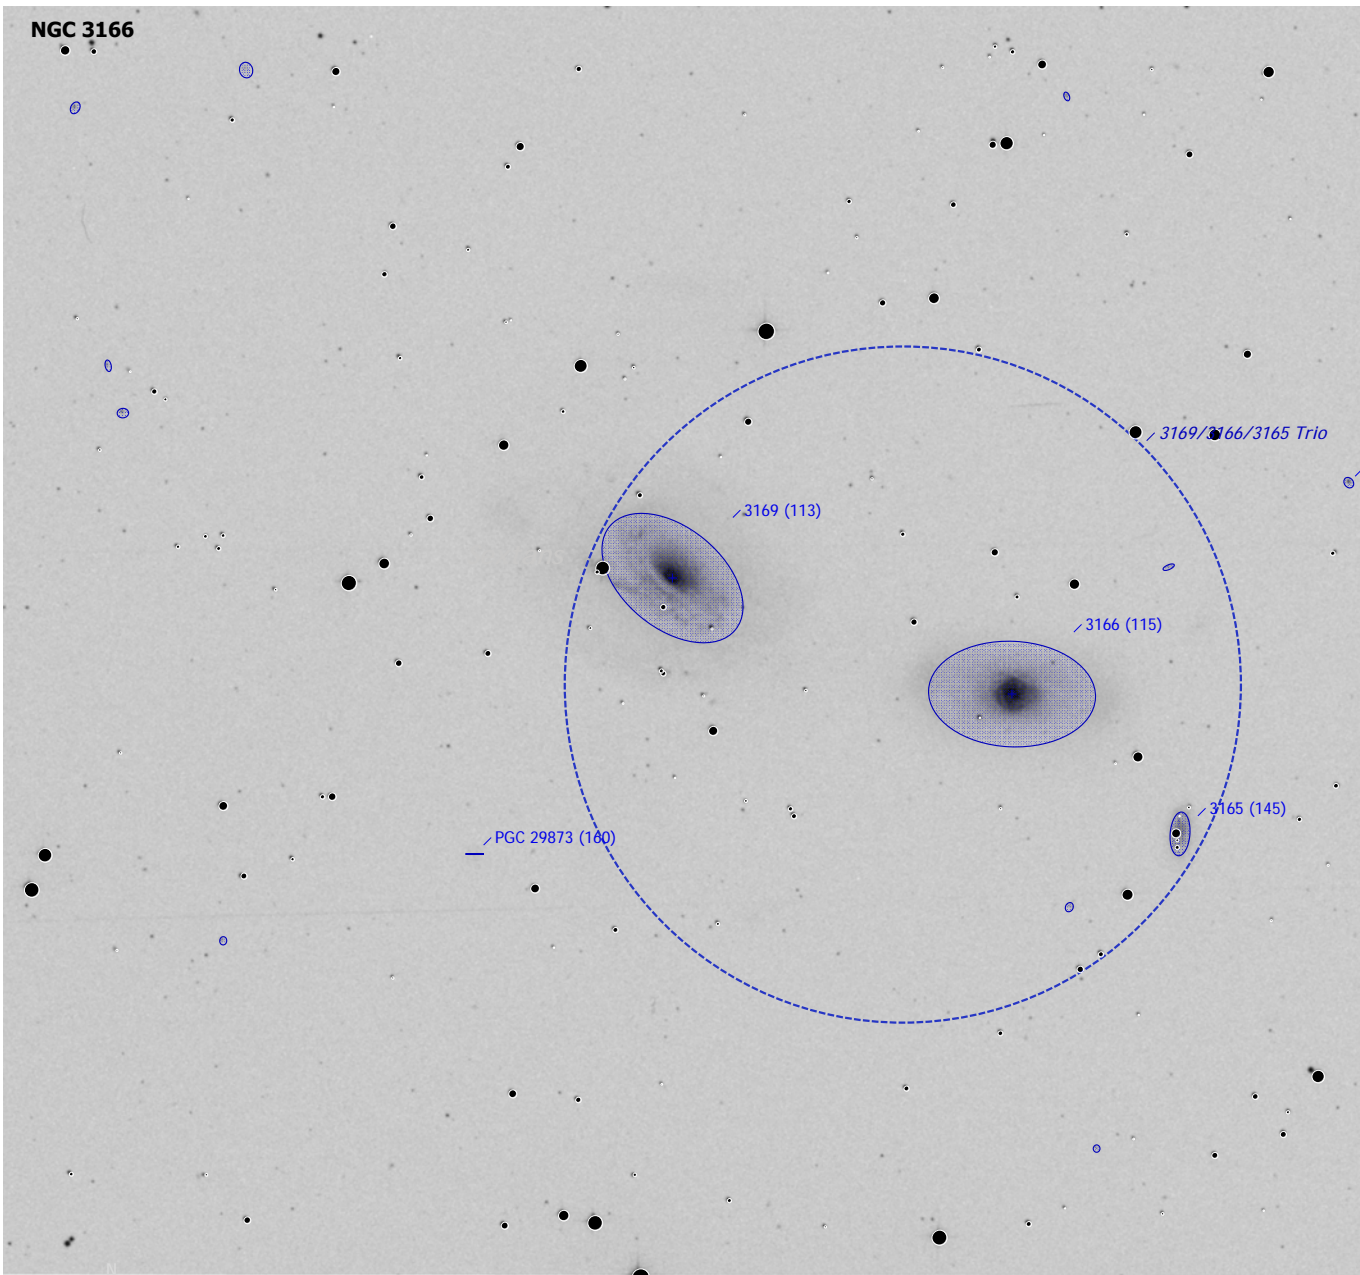

NGC 3166

SkyTools 4 / Skyhound.com

NGC 3166 (Galaxy)
 aka MCG 1-26-24, UGC 5516, Z 36-64, H I-3, PGC 29814
 Magnitude: 11.50 B Size: 4.5' x 2.8' S0-a, Nearly face on SBr: 22.4 Mag/arcsec²

■ Ref. Neb.	• Mult. Star	• 16	● 10
○ Dark Neb.	☄ Comet	• 17	● 11
● Globule	● Minor Planet	• 12	● 12
• Open Cl.	○ Galaxy	• 13	● 13
• Globular Cl.	○ Galaxy Gr.	• 14	● 14
× Skymark	● Quasar	• 15	● 15
	● Planetary		
	□ HII Region		
	□ SN Remnant		