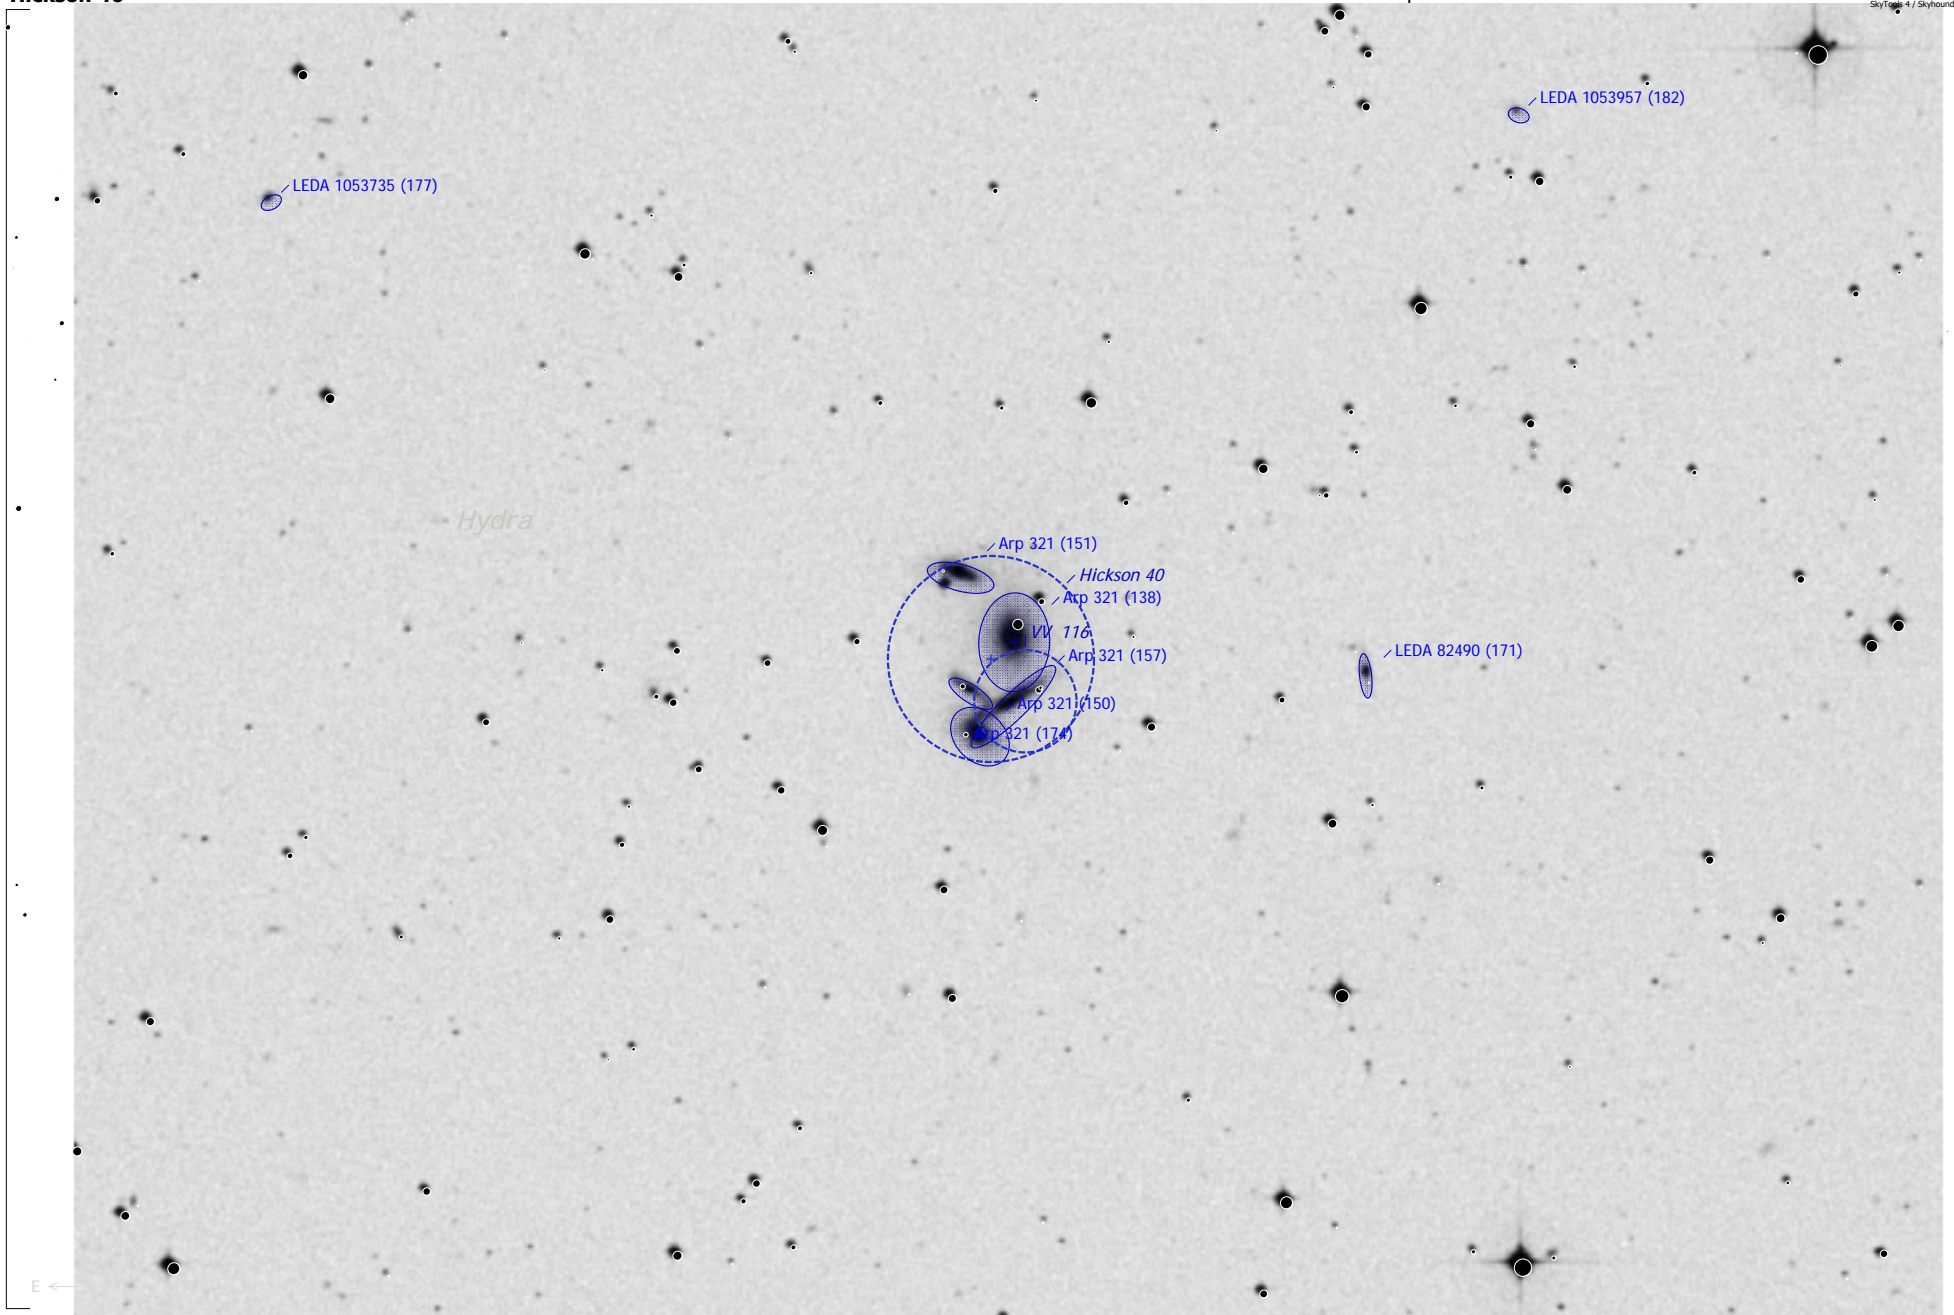

# Hickson 40

Hickson 40 (Galaxy Group)  
 Magnitude: 12.50 Size: 1.7'

◻	Ref. Neb.	•	Mult. Star	• 17	●	11
◊	Dark Neb.	☄	Comet	• 18	●	12
●	Globule	●	Minor Planet		●	13
•	Open Cl.	◉	Galaxy		●	14
•	Globular Cl.	◉	Galaxy Gr.		●	15
×	Skymark	●	Quasar		●	16
		●	Planetary			
		◻	H II Region			
		◻	SN Remnant			